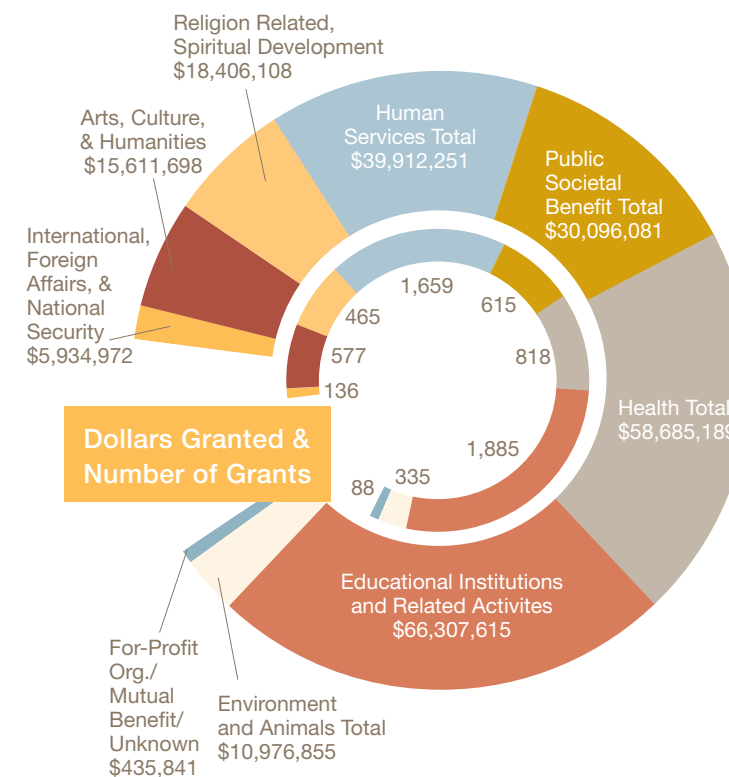

3 STATE ISSUE FOCUS BREAKOUT

Table AZ 3: Dollars Granted and Number of Grants by Area of Interest

4 FOUNDATION GIVING BY RECIPIENT METRO AREA

Table AZ 4: Dollar amount for each metro area

Distribution of Grants Across Metropolitan Statistical Area	Amount
Phoenix-Mesa-Scottsdale	$111,483,064
Tucson	$30,742,915
Prescott	$4,419,977
Rural - No Metropolitan Statistical Area	$3,266,507
Flagstaff	$2,956,463
Sierra Vista-Douglas	$728,643
Yuma	$428,537
Lake Havasu City-Kingman	$44,500